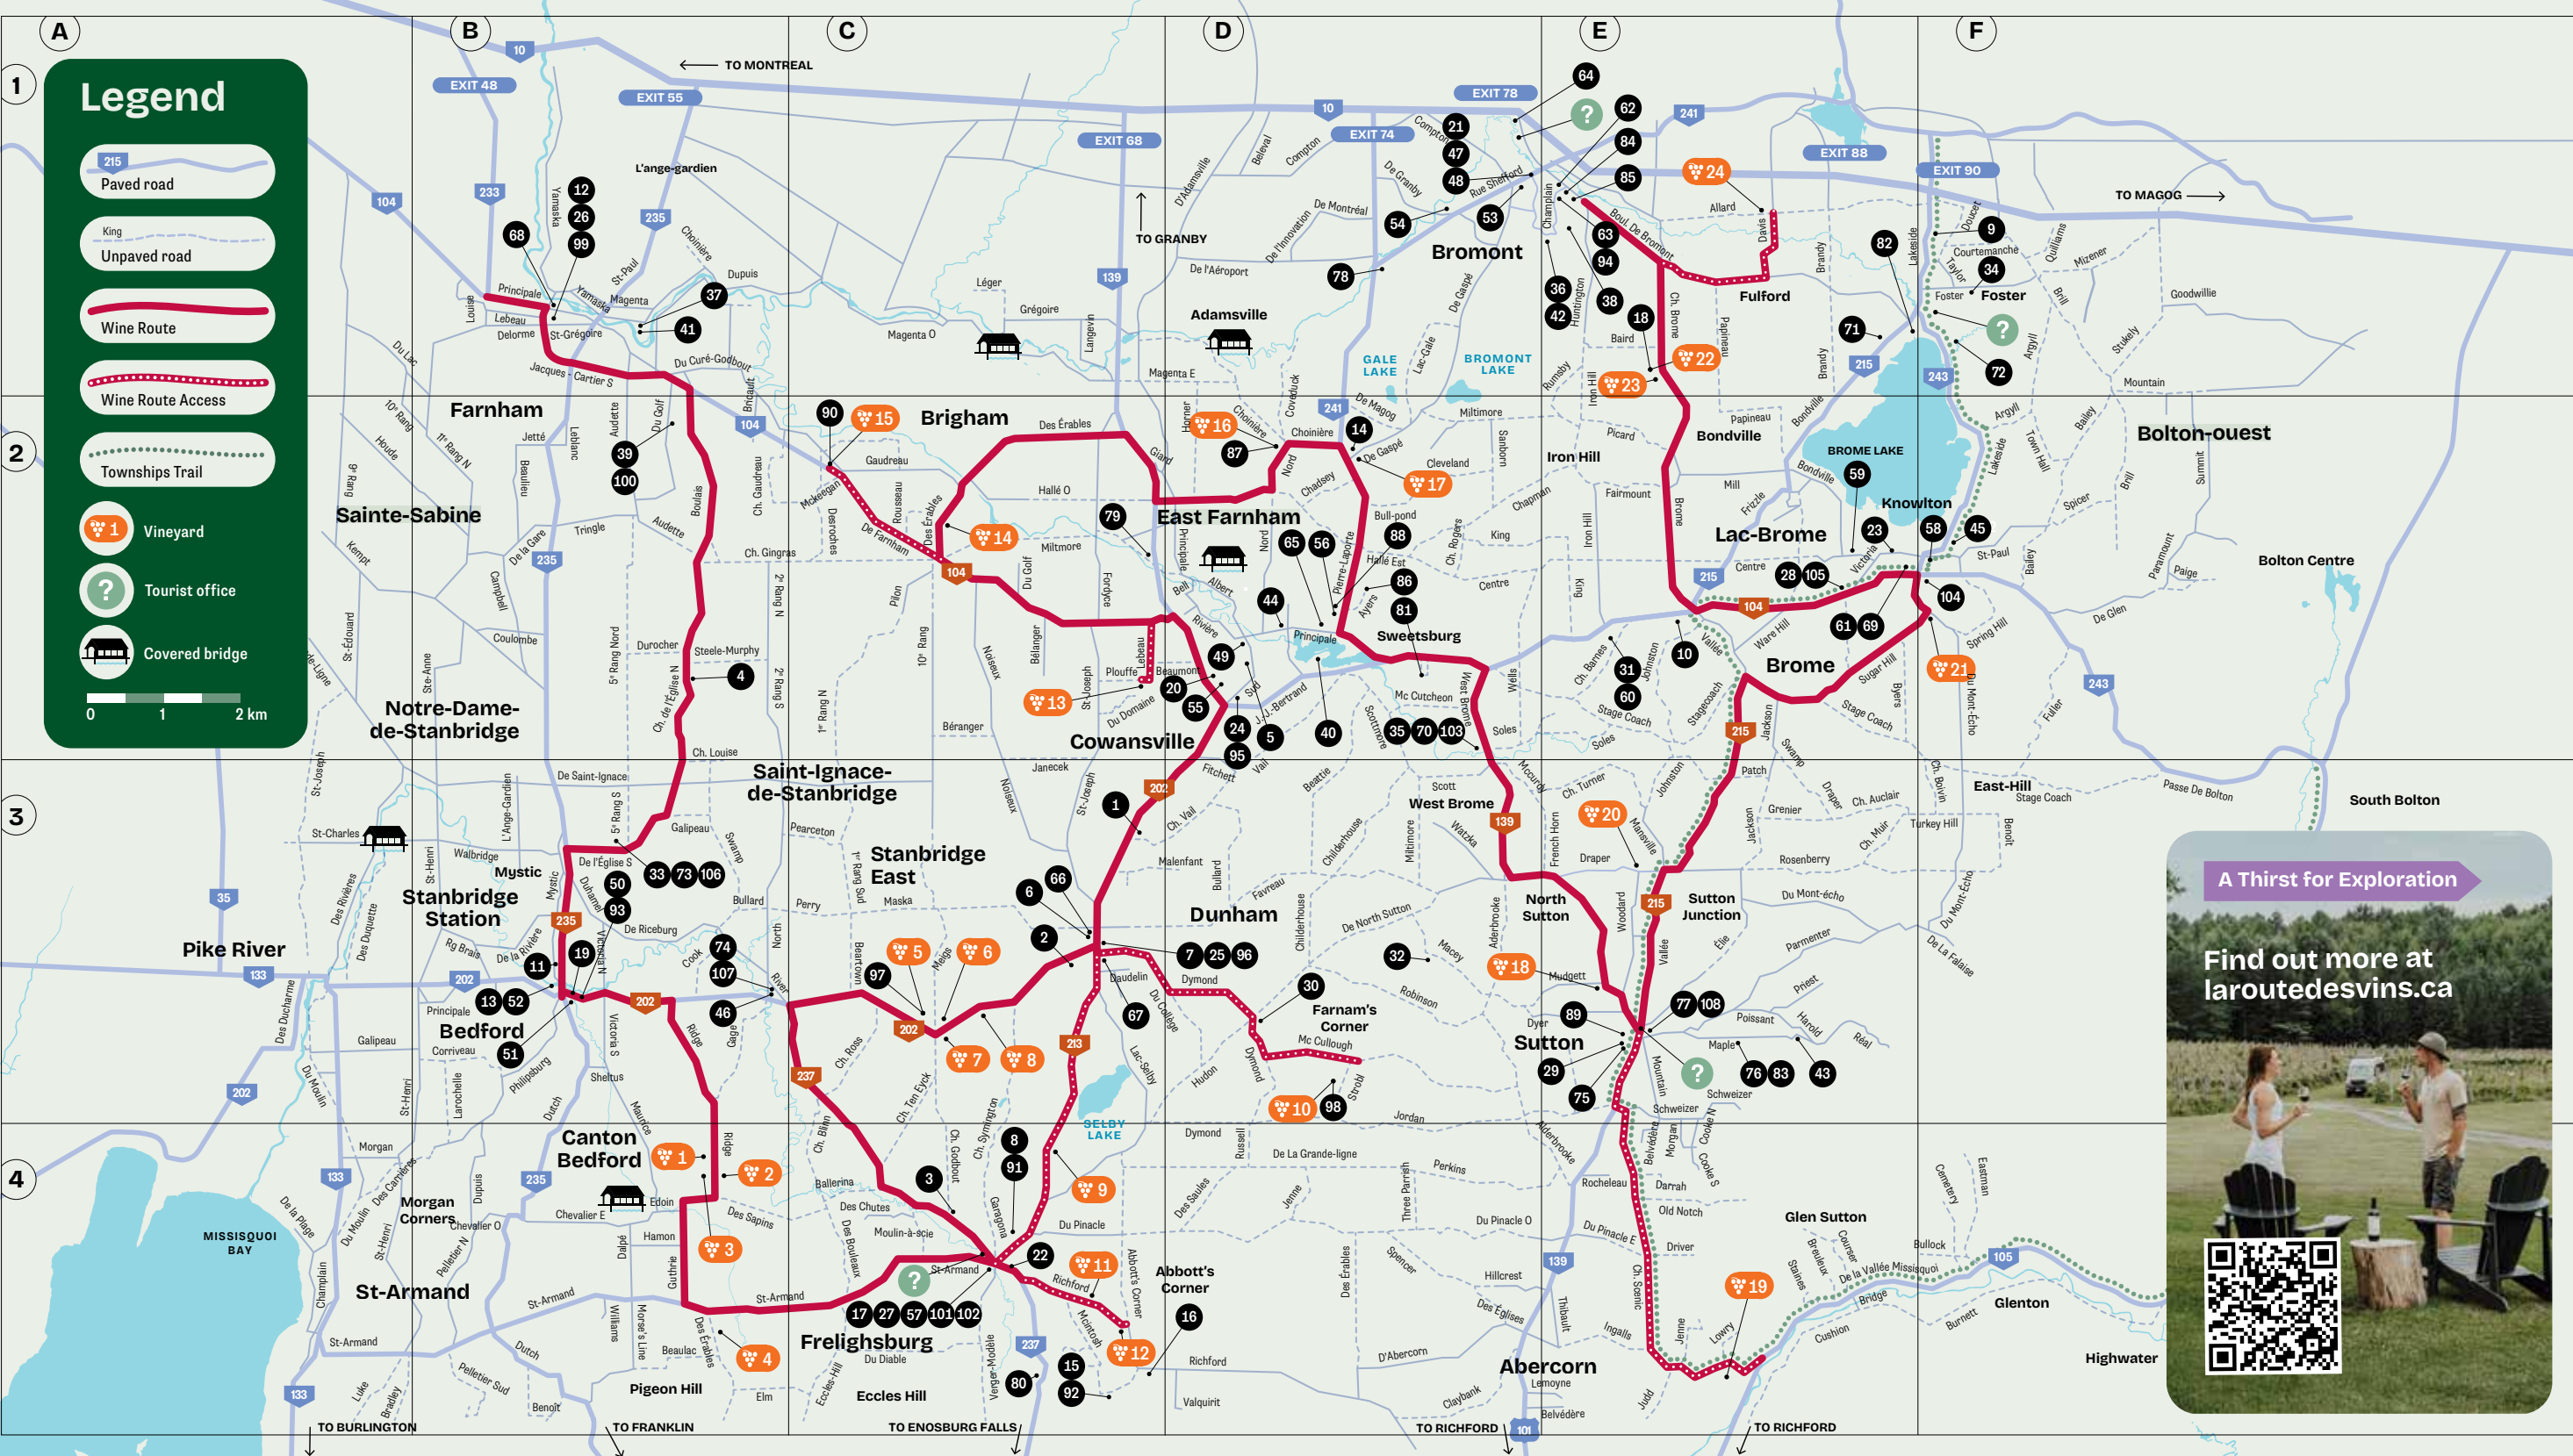

Where to eat?

Farm-to-Table	
90 Farnham, Équinoxe, ferme cidricole	C2
2015, route 104	
91 Frelighsburg, Les Cocagnes	C4
33, chemin de Dunham	
92 Frelighsburg, Porcine	C4
92, chemin M clntosh	
Restaurants	
93 Bedford, Atelier Tréma	B3
133, rue de la Rivière	
94 Bromont,	E1
Restaurant Domaine Château-Bromont	
90, rue Stanstead	
95 Cowansville, Le Sage Brasseur	D2
1000, rue du Sud	
96 Dunham, Brasserie Dunham	C3
3809, rue Principale	
97 Dunham, Restaurant le Tire-Bouchon	C3
1086, rue Bruce (route 202)	
98 Dunham, Restaurant Le Ruisseau	D3
4500, chemin Strobl	
99 Farnham, Farnham Ale & Lager	B1
401, boulevard de Normandie Nord	
100 Farnham, Restaurant Fairway	B2
55, chemin du Golf	
101 Frelighsburg, Beat & Betterave	C4
41, rue Principale	
102 Frelighsburg, Aux 2 Clochers	C4
2, rue de l'Église	
103 Lac-Brome, Bistro West Brome	D2
128, route 139	
104 Lac-Brome, Ensemble Bar à vin	F2
279, chemin Knowlton	
105 Lac-Brome, La Knowlton Co.	E2
576, chemin Knowlton	
106 St-Ignace-de-Stanbridge	B3
Bistro Missisquoi	
455, rang de l'Église Sud	
107 Stanbridge East, Espace Old Mill	B3
7, chemin Caleb-Tree	
108 Sutton, Le Pleasant Hôtel & Café	E3
1, rue Pleasant	

Covered bridge

0 1 2 km

A Thirst for Exploration

Find out more at laroutedesvins.ca

Cycling Itinerary

La Doyenne des vignes

Distance: 76 km
Level: Intermediate

Dunham

Saint-Ignace-de-Stanbridge

- 8 Les Petits Fruilato

Brigham

- 9 Vignoble de la Bauge

Head out on your bikes to explore the heart of the Eastern Townships' wine scene, set against the Appalachian Mountains. Riding along these rolling hills and verdant farmlands, you'll discover the charming hamlet of Pigeon Hill, the Guthrie Covered Bridge, and the endearing village of Stanbridge East, inviting you to enjoy restful interludes between tastings.

Car Itinerary

An Inspiring Road Trip

Distance : 69 km
Lenght : 2 days

Bromont

- 1 Place publique du Vieux-Bromont

Brigham

- 2 Vignoble du PicBois
- 3 Vignoble Bromont
- 4 Vignoble de la Bauge

Cowansville